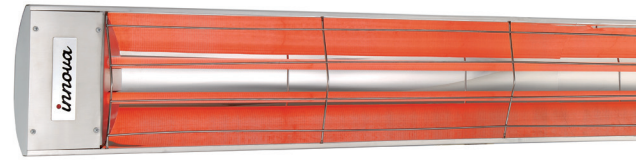

Standard Colors

- Stainless Steel (S) 
- Black (B) 
- White (W) 

Custom colors available upon request.

4000W

5000W

6000W

Specifications

Model	4000W	5000W	6000W
SKU Code	EF40208, EF40240, EF40277, EF40480	EF50208, EF50240, EF50277, EF50480	EF60208, EF60240, EF60277, EF60480
Volts	208, 240, 277, 480	208, 240, 277, 480	208, 240, 277, 480
Total Amps	8.3, 14.4, 16.7, 19.2	10.4, 18.1, 20.8, 24.1	12.5, 21.7, 25.0, 28.8
Decor Plate Options	Available (Separate SKU)	Available (Separate SKU)	Available (Separate SKU)
Mounting Options	Wall/Ceiling/Flush	Wall/Ceiling/Flush	Wall/Ceiling/Flush
Mounting Height	8'-12'	8'-12'	8'-12'
Mounting Angle	30°/45°/60°	30°/45°/60°	30°/45°/60°
Heating Coverage Area	8'x10'	9'x10'	11'x11'
Dimensions (W"xD"xH")	39.37"x 8.17" x 9.35"	39.37"x 8.17" x 9.35"	61.26"x 8.17" x 9.35"
Weight (lbs.)	14 lbs.	14 lbs.	21 lbs.
Warranty	3 Year Warranty	3 Year Warranty	3 Year Warranty

Control in style

Easily control all Innova heaters with this stacked switch, featuring high/low and on/off settings. Featuring a stainless steel cover and single or double gang box that allows it to be installed in-wall.