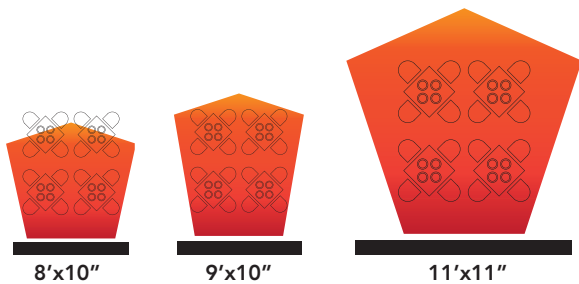

HEAT COVERAGE AREAS