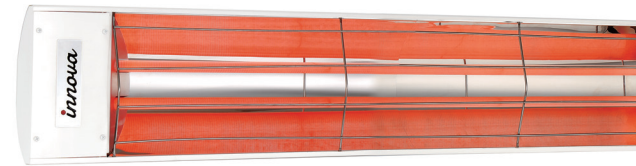

Standard Colors

- Stainless Steel (S) 
- Black (B) 
- White (W) 

Custom colors available upon request.

4000W

5000W

6000W

Specifications

Model	4000W	5000W	6000W
SKU Code	EF40208, EF40240, EF40277, EF40480	EF50208, EF50240, EF50277, EF50480	EF60208, EF60240, EF60277, EF60480
Volts	208, 240, 277, 480	208, 240, 277, 480	208, 240, 277, 480
Total Amps	8.3, 14.4, 16.7, 19.2	10.4, 18.1, 20.8, 24.1	12.5, 21.7, 25.0, 28.8
Decor Plate Options	Available (Separate SKU)	Available (Separate SKU)	Available (Separate SKU)
Mounting Options	Wall/Ceiling/Flush	Wall/Ceiling/Flush	Wall/Ceiling/Flush
Mounting Height	8'-12'	8'-12'	8'-12'
Mounting Angle	30°/45°/60°	30°/45°/60°	30°/45°/60°
Heating Coverage Area	8'x10'	9'x10'	11'x11'
Dimensions (W"xD"xH")	39.37"x 8.17" x 9.35"	39.37"x 8.17" x 9.35"	61.26"x 8.17" x 9.35"
Weight (lbs.)	14 lbs.	14 lbs.	21 lbs.
Warranty	3 Year Warranty	3 Year Warranty	3 Year Warranty

Control in style

Easily control all Innova heaters with this stacked switch, featuring high/low and on/off settings. Featuring a stainless steel cover and single or double gang box that allows it to be installed in-wall.