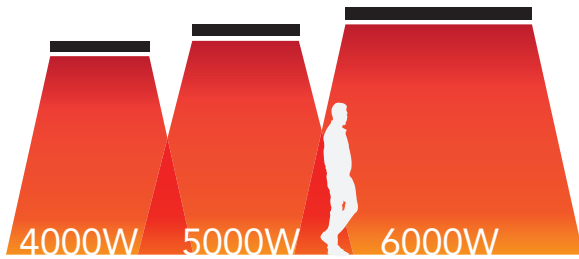

HEAT COVERAGE AREAS